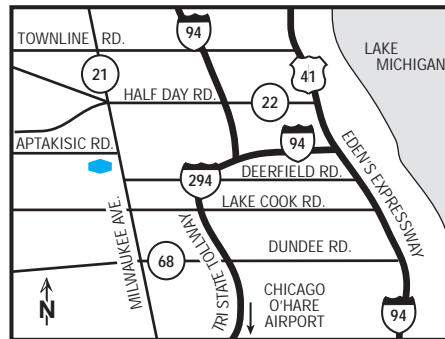

## hampton inn & suites chicago/lincolnshire

1400 Milwaukee Avenue, Lincolnshire, Illinois, USA 60069  
Tel: 1-847-478-1400, Fax: 1-847-478-1451

### our hotel

The Hampton Inn & Suites® hotel in Chicago/Lincolnshire sits in a leafy and beautiful neighborhood. Yet behind our suburban exterior, you'll find loads of excitement. From incredible theater to dazzling golf and restaurants, the area around our hotel in Lincolnshire is a destination unto itself. And when you want to go to Wrigley Field, the Shedd Aquarium, or downtown Chicago, they're just minutes away from our hotel in Lincolnshire.

### directions to our hotel

From O'Hare Airport - Take 190 East to I-294 North to Lake Cook Rd. Exit Lake Cook Rd and head West (left) Travel approximately two miles to Milwaukee Ave. Turn right (North) on Milwaukee Ave. The hotel is on the corner of Milwaukee Ave. and Aptakisic, about a quarter mile North of Deerfield Rd. From I-94 West - Exit Deerfield Rd. Head West (left) on Deerfield Rd. Travel approximately two miles on Deerfield Rd. to Milwaukee Ave. Head North (right) on Milwaukee Ave approximately 1/4 mile.

### where to go and what to do

When you come to the tree-filled neighborhoods surrounding our hotel in Lincolnshire, it will be clear that you're in a special place. From our outstanding shopping to the range of cultural activities in town, this is a place you'll want to spend some time getting to know. Start with the local theatrical productions. Lincolnshire's stage has a reputation for testing shows headed to Broadway. Miss Saigon, Cats, Sunset Boulevard, and Thoroughly Modern Millie all came through Lincolnshire. For some older history, stop by the Mediterranean-style Cuneo mansion, a historic home and museum surrounded by great restaurants, just five miles from our hotel in Lincolnshire.