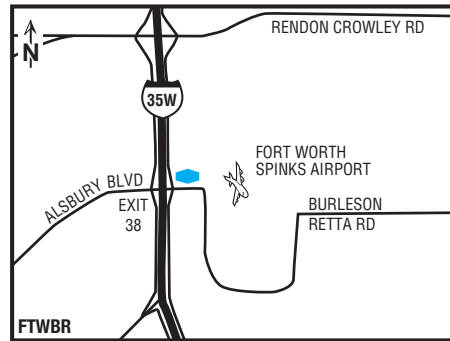

we love having you here.®

hotel fact sheet

hampton inn & suites ft. worth-burleson

13251 Jake Court, Fort Worth, Texas, USA 76028
Tel: 1-817-295-2727, Fax: 1-817-295-2757

our hotel

When you visit Fort Worth, the "City of Cowboys and Culture," you can go from a gritty western heritage to a refined artistic vision in the blink of an eye. The Hampton Inn & Suites® hotel in Fort Worth/Burleson offers easy access to it all, located on the south side of Fort Worth off I-35W, just minutes from major attractions and airports.

directions to our hotel

From North - Take I-35W South to Exit 38. Turn left on Alsbury Road to Jake Court, turn left. Hotel will be on the right. From South - Take I-35W North to Exit 38. Turn right on Alsbury Road to Jake Court, turn left. Hotel will be on the right. Cross Streets - I-35W and Alsbury Road.

where to go and what to do

Let your hair down in the nightlife of Sundance Square... or catch a show at the Will Rogers Auditorium.... wild times and family fun are all just minutes from our Burleson hotel. Explore the legendary Fort Worth Stockyards National Historic District, and see the world's only daily cattle drive, exciting rodeos, and 125 acres of shops, saloons, halls and restaurants borne of the mystique of the American West. Take the whole family out for a day at Six Flags Over Texas or Hurricane Harbor; or get an adrenaline rush at the Texas Motor Speedway or the Gulfstream Race Track.