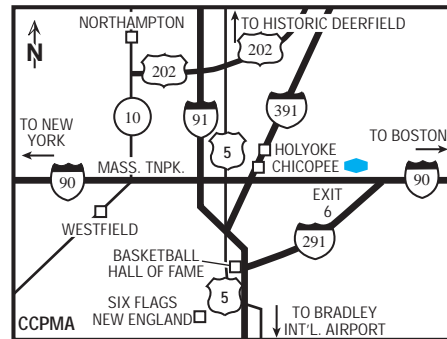

we love having you here.®

hotel fact sheet

hampton inn chicopee/springfield

600 Memorial Drive, Chicopee, Massachusetts, USA 01020
Tel: 1-413-593-1500, Fax: 1-413-593-1501

our hotel

As the Connecticut River winds through Hampden County here in Massachusetts, you'll find our quaint town—a city that was first settled in 1640. The Hampton Inn® hotel in Chicopee puts you in the middle of all our area has to offer. Chicopee boasts the nation's largest reserve Air Force base, Westover. It's just a mile from our hotel. In Chicopee, you'll want to see our charming downtown or one of our many colleges—such as Mount Holyoke, just six miles from our front door.

directions to our hotel

From Points -North or South - I-91 to Exit 14-Mass Turnpike-I-90 East to exit 5, Take Rte.33 North one traffic lights, U-turn hotel second right. From Points-East or West- Mass Turnpike-I-90 to Exit 5, take Rte.33 North two traffic lights, U-turn hotel second right. From Hwy. 291 Springfield - Take Fuller Rd Exit, take right-West- 4miles to Rte.33 North to second set of traffic lights, U-turn and hotel second right.

where to go and what to do

Here on duty? The largest Air Force reserve base is right here in Chicopee. Westover Air Force Base hosts the 439th Airlift Wing and is just a mile from the Hampton Inn® hotel in Chicopee. And when you have some leave, you'll find plenty to do in the area. Six Flags™ New England boasts incredible roller coasters and classic rides to suit every thrill level—it's just 12 miles from the hotel. For wings of a different sort, the Magic Wings Butterfly Conservatory & Gardens is filled with butterflies, a conservatory, Japanese koi and tropical plants. Love candles? Yankee Candle's flagship store is just a 30-minute drive, in South Deerfield. You'll see candle-making at its best.