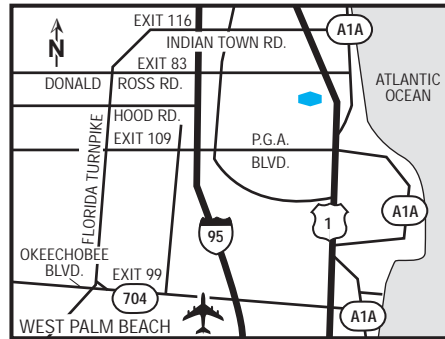

## hampton inn jupiter/juno beach

13801 U.S. Highway 1, Juno Beach, Florida, USA 33408  
Tel: 1-561-626-9090, Fax: 1-561-624-9936

### our hotel

Discover a haven of unspoiled nature and cultural excitement in Jupiter, situated in North Palm Beach County at the upper end of Florida's exclusive Gold Coast. The Hampton Inn® hotel in Jupiter/Juno Beach makes the perfect launching point for all your adventures, located only three blocks from the beaches and close to many major parks and attractions.

### directions to our hotel

Interstate 95 to Exit #83 (Donald Ross Rd), approximately 5 miles east to US Hwy 1. 500 feet south on US 1, on the right. Florida Turnpike to Exit #109 (Palm Beach Gardens), approx 5 miles east to US 1. Travel north 3.5 miles on the left. 18 miles north of Palm Beach International Airport via Interstate 95.