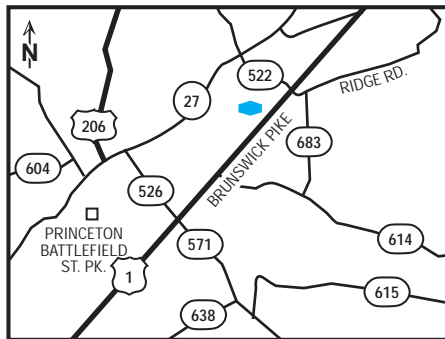

directions to our hotel

GPS Directions for Hampton Inn hotel Princeton NJ; 4385 Brunswick Pike South Brunswick, NJFrom North;Follow signs for New Jersey Turnpike South. Take NJ Turnpike to Exit 9 New Brunswick. Follow the signs for Route 1 South, stay on Route 1 for ~15 miles. Pass through the traffic light at Ridge Rd intersection. The hotel will be the fourth building on the right side. From South;Follow signs for the New Jersey Turnpike North. Take NJ Turnpike to Exit 7A. Take 195 West to 295 North.

where to go and what to do

The area around the Hampton Inn® hotel in Princeton has been an academic powerhouse for hundreds of years. The college itself was chartered in 1746 and today stands as the fourth-oldest college in the United States. The gorgeous campus is full of architectural treasures, most notable being Nassau Hall. The hall was the temporary capitol of the United States in 1783. Love shopping? Visit Palmer Square, a collection of excellent shopping, restaurants, offices and homes surrounding the town green. For a taste of culture, the McCarter Theatre brings dance, music and special events to their performing arts stage.

our rooms

Our promise to you includes a clean, comfortable hotel room. In fact, we have 110 of them! If you're traveling with your family, you may opt for a room with two beds.

hotel highlights

- Best Value in Princeton; Complimentary Wireless/Wired Internet and Complimentary Breakfast
- Located just minutes from historic downtown Princeton, many great restaurants and shops
- Nearby attractions include Six Flags Great Adventure, Sesame Place, NYC and Philadelphia
- Nearby schools; Princeton University, Rider, TCNJ, Rutgers and Westminster Choir College