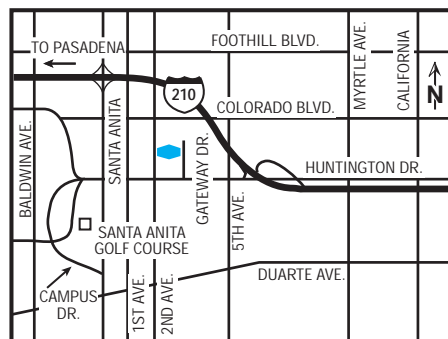

we love having you here.®

hotel fact sheet

hampton inn los angeles/arcadia/pasadena

311 E. Huntington Drive, Arcadia, California, USA 91006
Tel: 1-626-574-5600, Fax: 1-626-446-2748

our hotel

Guests at our hotel in Los Angeles/Arcadia enjoy the best of both worlds. You'll find the friendliness of the close-knit Arcadia community, yet still be within easy driving distance of Southern California's most popular attractions. The city of Arcadia places great emphasis on preserving "green space", and you'll see the evidence everywhere you turn. In fact, we've been designated as Tree City USA for ten consecutive years.

directions to our hotel

From Hwy. 210 - Huntington Dr. exit, turn right to Gateway Dr., the third stop light. Turn right. Behind Souplantation From BUR Airport - I-5 South to Hwy. 134 East-Pasadena to Hwy. 210 East. See directions from Hwy. 210. From LAX Airport - Hwy. 105 East to Hwy. 605 North to Hwy. 210 West. See directions from Hwy. 210. From ONT Airport - Hwy. 10 West to Hwy. 605 North to Hwy. 210 West. See directions from Hwy. 210. From San Diego - I-5 North to Hwy. 605 North to Hwy. 210 West.

where to go and what to do

You'll find tons of great shopping and entertainment options near our Los Angeles hotel, including: Old Town Pasadena, the Rose Bowl, Santa Anita Race Track, Irwindale Speedway and the Norton Simon Museum. Plus, we're just a short drive away from Southern California's hottest attractions: Disneyland®, Knott's Berry Farm, Universal Studios and Hollywood, just to name a few. Take a scenic stroll and enjoy the rich cultural heritage of the area at La Plaza Park, which was recently refurbished for Hampton® Hotels' Save-A-Landmark® Program.