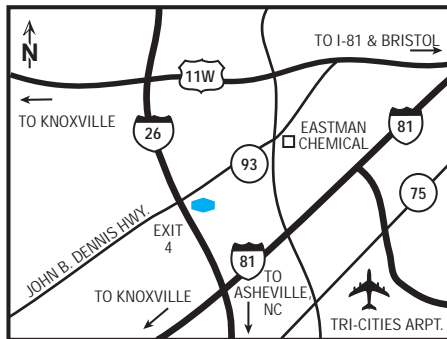

### our hotel

Make this stop along I-26, and you may never want to leave... Kingsport offers one of the richest historic grounds in Tennessee, as well as bountiful natural resources, family-friendly attractions and a subtle sophistication. The Hampton Inn® hotel in Kingsport is centrally located among major historic sites, with breathtaking views of Bay's Mountain.

### directions to our hotel

From I-26 E: Take exit 4. Hotel is on the right.  
From I-26 W: Take exit 4 and bear right. Hotel is on the right.  
From Tri Cities Regional Airport (TRI): Take I-81 South towards Knoxville to exit 57-B (I-26 W). Drive 3 miles to Exit 4. Bear right off the exit. Hotel is on the right.

### where to go and what to do

Explore the Bay Mountain Park—everyone will love the 3,000-acre nature preserve, with 22 miles of hiking trails and a 44-acre lake, as well as the planetarium—and it is only a short drive from our Kingsport hotel. Also go biking or horseback riding in the Warriors Path State Park, nestled on the shores of Fort Patrick Henry Lake. The park's Fall Creek Loop and Sinking Waters Wetland are great trails for viewing park scenery and wildlife. Our hotel in Kingsport also puts you close to historical treasures like the Netherland Inn, a former stop for travelers along the Old Stage Road. Also visit the Allendale Mansion, or take a stroll along the Daniel Boone Wilderness Trail.