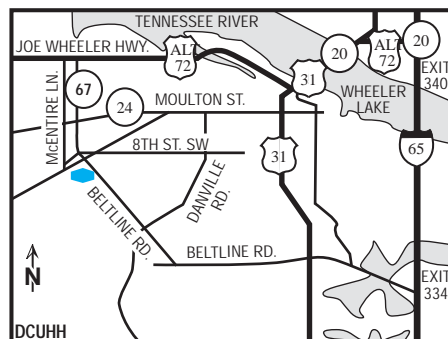

### our hotel

Located on the Tennessee River in Morgan County, Decatur, Alabama, is a "Grand City on a Charming Scale." At the Hampton Inn® Decatur hotel, you'll experience the welcoming spirit and sense of community that sets Decatur apart. While the city has enjoyed a great deal of progress over the years, our Decatur hotel is still a place where visitors enjoy down-home Southern hospitality.

### directions to our hotel

Traveling north on I-65 (from Birmingham): take Exit 334, turn left. The hotel is 8 miles on the left. Traveling south on I-65 (from Nashville): take Exit 340, go west on I-565 (Alt 72) approximately 8 miles until you cross the bridge, turn right in front of the Holiday Inn onto Hwy 20 (Alt 72) go approximately 5 miles and turn left onto Hwy 67 (Beltline Road). The hotel is 3 miles on the right.

### hotel highlights

- Enjoy rich heritage along Bank Street and Decatur's historic shopping district
- Located just two miles away from Daikin, 3M, Wayne Farms, and other leaders in industry
- Take in nature's avian beauty on the North Alabama Birding Trail
- Neighboring Applebee's for convenient family dining or relaxation at the bar