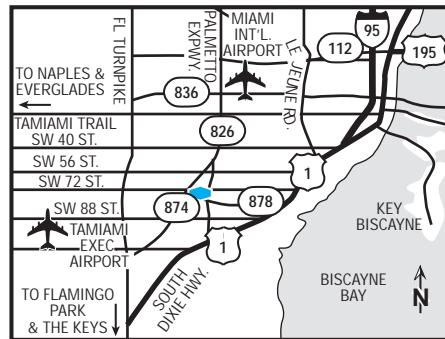

we love having you here.®

hotel fact sheet

hampton inn miami dadeland

8200 SW 70th Avenue, Miami, Florida, USA 33143
Tel: 1-305-269-0072, Fax: 1-305-269-1060

our hotel

Make your visit to Miami a special experience! Our versatile mega-city offers a diverse array of international activities and cultural adventures; Visitors can experience Miami from so many different perspectives. The Hampton Inn® hotel in Miami/Dadeland is perfectly suited for everyone's different traveling needs.

directions to our hotel

I-95 South to US 1 South, travel 7 miles to SW 70th Avenue, turn right. From Turnpike or 826: Take exit SW 88th Street, (Kendall Drive East) until US 1, then turn left onto US 1 and take the first left onto SW 70th Avenue, go one traffic light and the hotel is located on the left. From M.I.A.: Take LeJune Road South to US-1, turn right onto US 1 South. Then turn right onto SW 70th Avenue.

where to go and what to do

Soak in the sun, the sports, or even the people on the shores of Miami beach, with endless opportunities for diving, fishing, water skiing, and boating. It's all within minutes of the Hampton Inn® hotel in Miami/Dadeland. Swing into the hip scene in South Beach for chi-chi culture and art deco architecture; or get a taste of Cuban culture in Little Havana. For the arts, take in the Miami City Ballet, or the Florida Museum of Hispanic and Latin American Art. Our Miami hotel also gives you easy access to nearby Homestead, with a new auto-racing speedway and the Everglades National Park or Biscayne National Park (take your snorkel mask).