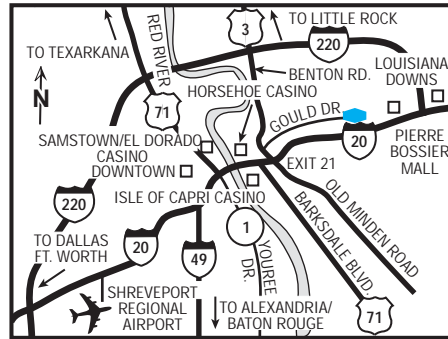

#### our hotel

Just two miles from downtown Shreveport, Bossier City is home to the Louisiana Boardwalk, Barksdale Air Force Base and Louisiana State University. The Hampton Inn hotel in Shreveport / Bossier City I-20 is close to it all. Step back in time on the Magnolia Belle Trolley that runs down Boardwalk Boulevard. Find just the right outfit (for the right price) at one of the 55 outlet shops on the Louisiana Boardwalk. Just a stone's throw away from our hotel in Shreveport, you'll see top trainers and horses at the most famous track in the state.

#### directions to our hotel

From Shreveport Regional Airport-Eastbound - take I-20 East, proceed nine miles then exit at Old Minden Rd.-Exit 21, go left about one tenth of a mile and make a right onto Gould Dr.(service rd) which is before Circle K. The Hampton Inn is facing I-20 on the service road, behind the Texas Roadhouse. From I-20 Westbound - take Exit 21 onto Old Minden Rd. Turn right and proceed one tenth of a mile and turn right onto Gould Dr. which is before the Circle K. The Hampton Inn is behind Texas Roadhouse.

#### hotel highlights

- On-Site Fitness Center & Outdoor Pool
- Located directly off Interstate 20 at Exit 21; 10 miles from Shreveport Airport.
- Enjoy concerts or Mudbugs games at nearby CenturyTel Center.
- Closest hotel to hot casino action & thoroughbred racing at the nearby Casino District.