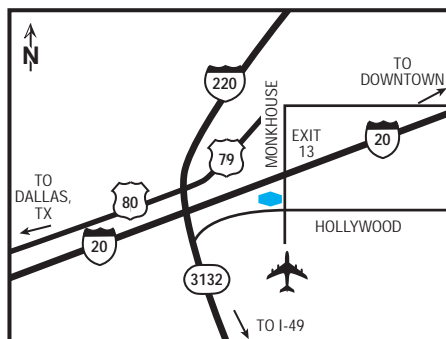

we love having you here.®

hotel fact sheet

hampton inn shreveport airport

5226 Monkhouse Drive, Shreveport, Louisiana, USA 71109
Tel: 1-318-636-4447, Fax: 1-318-636-4407

our hotel

Being so near the airport allows guests of our Hampton Inn® hotel in Shreveport-Airport to explore our beautiful Louisiana town whether they have five days or five hours. The only snag is that there's just so much to do near our hotel in Shreveport. From our historic downtown and national landmarks such as Barksdale Army Air Field, to our five casinos, everyone will find something they'll enjoy near our hotel. In Shreveport, we have our own cuisine, dancing and sense of Southern style.

directions to our hotel

We are located off of Exit 13 off of I-20 and 2 miles west from the intersection of I-49 and I-20.

where to go and what to do

Founded in 1836, Shreveport boasts many historic landmarks in town. One of the most fascinating is the McNeill Street Pumping Station, a National Historic Landmark. They knew how to build 'em back in 1887-the station is still in use! Our hotel in Shreveport is a short drive from five casinos where you can find everything from hot steaks to high stakes. A quieter diversion can be found at The Gardens of the American Rose Center, an amazing collection of more than 30,000 roses spread out over 60 gardens. Lastly, if you have time, go shopping.