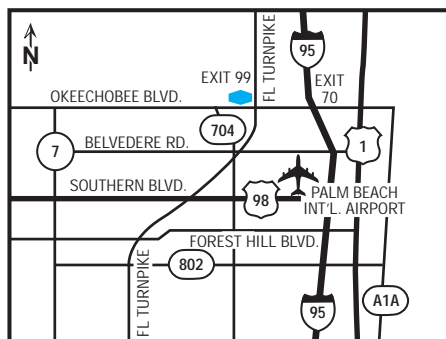

we love having you here.®

hotel fact sheet

hampton inn west palm beach florida turnpike

2025 Vista Parkway, West Palm Beach, Florida, USA 33411-2719
Tel: 1-561-682-9990, Fax: 1-561-682-9446

our hotel

Discover a haven of culture in West Palm Beach, where sophisticated artistic expression has elevated this community to a new status. The Hampton Inn® hotel in West Palm Beach-FL Turnpike, conveniently located only one block from Florida's turnpike, sits adjacent to the renowned Emerald Dunes Golf Course and in close proximity to the beaches.

directions to our hotel

From FL turnpike exit 99 Okeechobee Bl. go west one block. Hotel will be on the right next to Emerald Dunes Golf Course. From I-95 exit 70 Okeechobee Bl. drive west four miles. Hotel will be on the right just past FL. turnpike interchange.

our rooms

Our promise to you includes a clean, comfortable hotel room. In fact, we have 110 of them! If you're traveling with your family, you may opt for a room with two beds.

hotel highlights

- Close to the Airport and Cruzan Amphitheatre
- Award winning hotel
- Ideal location for business and leisure
- Conveniently located off the Florida Turnpike