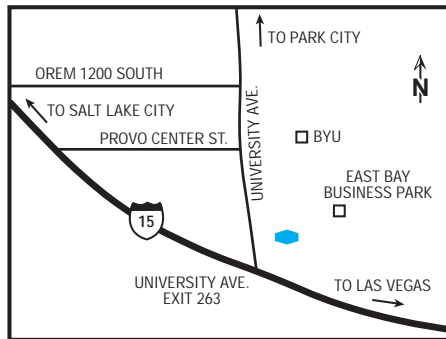

we love having you here.®

hotel fact sheet

hampton inn provo

1511 South 40 East, Provo, Utah, USA 84601
Tel: 1-801-377-6396, Fax: 1-801-377-2797

our hotel

Enjoy the natural wonders, the cultural sophistication and the colorful past of the eclectic town of Provo. The Hampton Inn® hotel in Provo is located in the East Bay Business District, less than two miles from Brigham Young University. Our hotel is within walking distance of major corporate offices, and we offer gorgeous views of Mt. Timpanogos in the Wasatch Mountain Range.

directions to our hotel

Exit I-15 at exit 263. Go north on University Avenue. Turn right on East Bay Boulevard and right again immediately after Arby's.

where to go and what to do

Explore Mt. Timpanogos and the Timp Cave at the northeast edge of the Utah Valley. You can even hike through fields bursting with wildflowers during the summer, and it is only minutes from our hotel in Provo. Take in the science, art and cultural museums at Brigham Young University...Or take a tour of the Monte L. Bean Museum and the Utah Pioneers Museum. Our hotel in Provo also puts you within easy reach of the Sundance Resort, site of the annual film festival as well as many year-round artistic programs. Of course, you can also ski or snowboard during the winter and go biking during the summer. Find more skiing and snowboarding only a half-hour away at Park City Ski Resort.

our rooms

Our promise to you includes a clean, comfortable hotel room. In fact, we have 88 of them! If you're traveling with your family, you may opt for a room with two beds.

hotel highlights

- Just minutes away from Downtown Provo and Provo Town Center Mall
- Meeting Rooms Available
- Two Miles from Brigham Young University Campus
- Seven Peaks Water Park, and Peaks Ice Arena close by