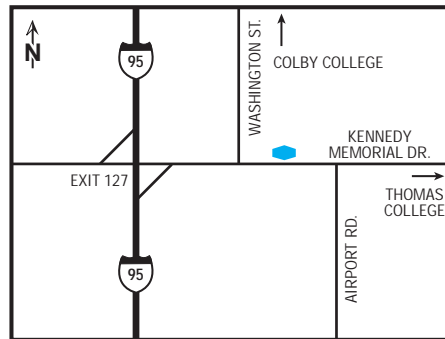

### our hotel

Just 20 minutes north of Augusta, you'll find the Hampton Inn® hotel in Waterville. Waterville is a charming town you'll enjoy exploring. Guests who enjoy culture love the Waterville Opera House, Colby College Museum of Art and the Redington Museum. They're all just a few minutes from our hotel.

### directions to our hotel

Take Exit 127 off I-95. Northbound - turn right, southbound - turn left (at end of ramp). Hotel is approx. 2/10 of a mile on the left.