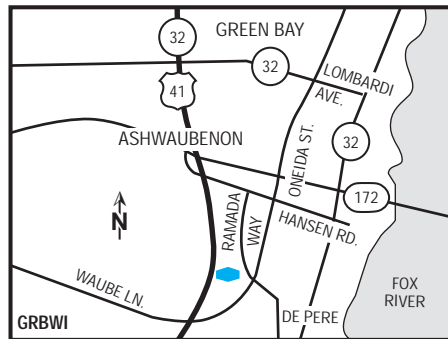

### our hotel

Drive around Green Bay, just a few minutes from our Hampton Inn® hotel in Green Bay, and you're likely to see ships from all over the world and "cheeseheads" everywhere. Our Hampton Inn hotel is close to the University of Wisconsin - Green Bay and Lambeau Field.

### directions to our hotel

**DIRECTIONS TO THE HOTEL FROM HIGHWAY 41 NORTH:** Take exit #164, Oneida Street/Waube Lane, turn right. Take your first left by the Denny's Restaurant onto Ramada Way. Continue on Ramada Way and the Hampton Inn is 3 buildings down on the left hand side of the street.  
**DIRECTIONS TO THE HOTEL FROM HIGHWAY 41 SOUTH:** Take exit #164 Oneida Street/Waube Lane, turn left. Take your first left by the Denny's Restaurant onto Ramada Way.