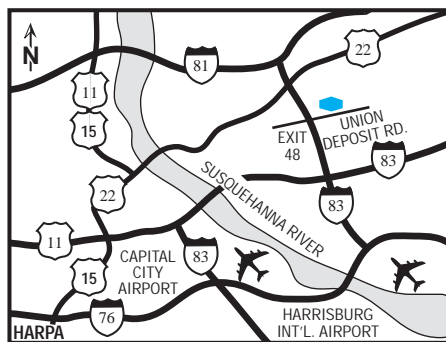

we love having you here.®

hotel fact sheet

hampton inn harrisburg-east (hershey area)

4230 Union Deposit Rd., Harrisburg, Pennsylvania, USA 17111
Tel: 1-717-545-9595, Fax: 1-717-545-6907

our hotel

We'd like to make a motion that you stay at the Hampton Inn® hotel in Harrisburg-East (Hershey Area) . Our location is super-convenient to the state capitol and the beauty of Harrisburg. Need a second? Okay, we're just eight miles from the family fun of Hershey. See the holy grail of American chocolate, package your own Hershey's Kisses and have blast at Hersheypark.

directions to our hotel

Directly off of I-83, exit 48, Union Deposit Road. From Airport: follow signs for RT 283 West to RT 283 North to I-83. Take exit 48, Union Deposit Road to hotel.

where to go and what to do

The area around our hotel in Harrisburg has long harbored visitors. Some estimate the area has been inhabited for the last 8,000 years. Regardless of how long you're planning on staying in Pennsylvania's capital, you'll find plenty to keep you and your family entertained. Start at Harrisburg City Island, 63 acres of park featuring the Harrisburg River Boat, the City Island Railroad, a carousel, three marinas, a miniature golf course and the Riverside Stadium. Fans of architecture should venture to Governor's Row, an exquisite row of Front Street townhouses built in the early 1800s. Market Square is the hub of the city—you'll love the gorgeous architecture and Victorian clock.

our rooms

Our promise to you includes a clean, comfortable hotel room. In fact, we have 145 of them! If you're traveling with your family, you may opt for a room with two beds.

hotel highlights

- Sports Teams, Groups, & Motorcoaches Welcome
- 45 Minute Drive to Lancaster Amish Country
- Harrisburg Mall, Colonial Park Mall & Susquehanna Market Place all nearby
- 10 Miles from Hollywood Casino and Penn National Race Course