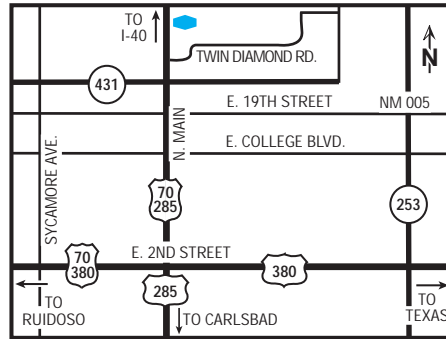

we love having you here.®

hotel fact sheet

hampton inn & suites roswell

3607 North Main, Roswell, New Mexico, USA 88201
Tel: 1-575-623-5151, Fax: 1-575-623-8969

our hotel

Enjoy an other-worldly cultural experience in Roswell, home to artistic beauty as well as intergalactic wonders. The Hampton Inn & Suites® hotel in Roswell is located on Highway 285, also known as Main Street.

directions to our hotel

From US 70 Northern Relief Route exit to right on Business 70/285. Hotel is approximately three miles from this point on left side. From US 380 West turn right on Main Street (also known as Business 70/285) and the hotel is four miles North from this point. From US Hwy 285 South (also known as Main Street), we are the first hotel on the left. From US Hwy 285 North, we are the last hotel on the right.