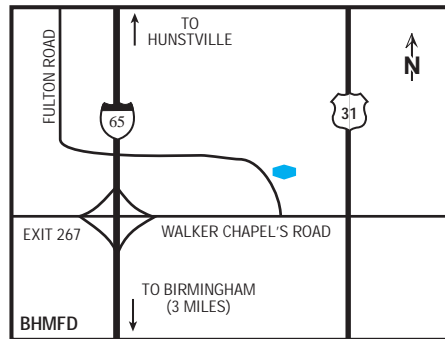

we love having you here.®

hotel fact sheet

hampton inn birmingham/fultondale (i-65)

1716 Fulton Road, Fultondale, Alabama, USA 35068
Tel: 1-205-439-6700, Fax: 1-205-439-6701

our hotel

Fultondale was established as a mining town in the early 1900's, but this Birmingham suburb has seen more growth in the last decade than in its entire history. A mellow retreat from adjacent Birmingham, our Fultondale hotel offers all the entertainment options of a big city as well as a quiet place to relax and rest.

directions to our hotel

From I-65 South - Take Exit 267 and turn left, at the traffic light you will turn left again. . From I-65 North - Take Exit 267 and turn right, at the traffic light you will turn left. . From Birmingham Int'l ARPT, approx. 14 miles - Take I-20, also known as 59S. Go four miles and take I-65N, take Exit 267 and turn right, at the traffic light turn left.