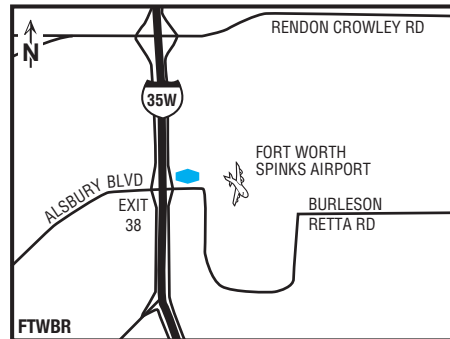

we love having you here.®

hotel fact sheet

hampton inn & suites ft. worth-burleson

13251 Jake Court, Fort Worth, Texas, USA 76028
Tel: 1-817-295-2727, Fax: 1-817-295-2757

our hotel

When you visit Fort Worth, the "City of Cowboys and Culture," you can go from a gritty western heritage to a refined artistic vision in the blink of an eye. The Hampton Inn & Suites® hotel in Fort Worth/Burleson offers easy access to it all, located on the south side of Fort Worth off I-35W, just minutes from major attractions and airports.

directions to our hotel

From North - Take I-35W South to Exit 38. Turn left on Alsbury Road to Jake Court, turn left. Hotel will be on the right. From South - Take I-35W North to Exit 38. Turn right on Alsbury Road to Jake Court, turn left. Hotel will be on the right. Cross Streets - I-35W and Alsbury Road.

where to go and what to do

Let your hair down in the nightlife of Sundance Square... or catch a show at the Will Rogers Auditorium.... wild times and family fun are all just minutes from our Burleson hotel. Explore the legendary Fort Worth Stockyards National Historic District, and see the world's only daily cattle drive, exciting rodeos, and 125 acres of shops, saloons, halls and restaurants borne of the mystique of the American West. Take the whole family out for a day at Six Flags Over Texas or Hurricane Harbor; or get an adrenaline rush at the Texas Motor Speedway or the Gulfstream Race Track.