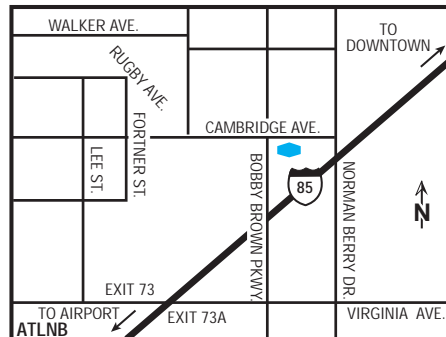

we love having you here.®

hotel fact sheet

hampton inn & ste atlanta airport north i85

3450 Bobby Brown Parkway, East Point, Georgia, USA 30344
Tel: 1-404-767-9300, Fax: 1-404-761-7444

our hotel

Atlanta is a dazzling Southern jewel; a vibrant, rich center for arts and culture. Featuring many museums, a presidential library and an incredible nightlife, Atlanta is tons of fun for business and leisure travelers alike. If you're looking for a convenient hotel, we think you'll love the Hampton Inn & Suites® hotel in Atlanta-Airport North. It's just north of Hartsfield-Jackson International Airport and just southwest of downtown Atlanta. Our hotel is two and a half miles from the Georgia International Convention Center, four miles from Atlanta Expo Center and 15 miles from Six Flags™ Over Georgia. Other nearby attractions include the World of Coca-Cola®, Underground Atlanta, CNN Center, Georgia Dome and Georgia World Congress Center—all less than 10 miles away from the hotel!

directions to our hotel

From Atlanta Hartsfield-Jackson International Airport: Take I-85 North to Exit 73A for Virginia Ave. Make right off exit and left at 1st traffic light on to Bobby Brown Pkwy. Hotel on right. From I-85 Southbound: Take Exit 73 for Virginia Ave. Make left off exit and left at 1st traffic light on to Bobby Brown Pkwy. Hotel on right. From I-85 Northbound: Take Exit 73A for Virginia Ave. Make right off exit and left at 1st traffic light on to Bobby Brown Parkway. Hotel on right.