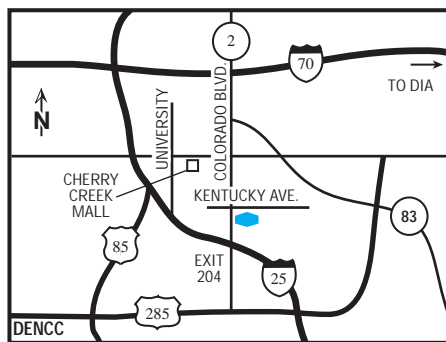

### directions to our hotel

From Denver International Airport - GO west on I-70 to Colorado Boulevard approximately 7 1/2 miles. Exit Colorado Blvd and turn left. Go south on Colorado Boulevard approximately 5 1/2 miles to Kentucky Avenue. Turn left on Kentucky Avenue, next to Murray Motors Mercedes Benz Dealership. The hotel is on the right hand side. Located next to Barnes and Noble Bookstore and 24 Hour Starbucks Coffee.

### hotel highlights

- Close to the Cherry Creek Shopping Center
- Closest hotel to the Infinity Park Event Center
- Located Near University of Denver

- [book now](#)
- [find out more](#)
- [forward to a friend](#)