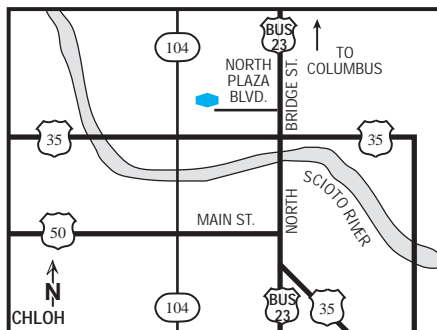

we love having you here.®

hotel fact sheet

hampton inn & suites chillicothe

100 North Plaza Blvd., Chillicothe, Ohio, USA 45601
Tel: 1-740-773-1616, Fax: 1-740-773-1770

our hotel

Our Hampton Inn & Suites® hotel in Chillicothe sits in Ohio's first capital. Situated in the foothills of the Appalachians at the confluence of Paint Creek and the Scioto River, our town dates back to 1796 and boasts a rich history few cities can match. Today, you'll find a thriving arts community, many historic buildings and more than 30 miles of biking and walking trails—all within a few minutes of the Hampton Inn & Suites hotel in Chillicothe. And while you're here, don't miss Chillicothe's epic outdoor production, "Tecumseh!" a show seen by millions.

directions to our hotel

Take 23 to Bridge Street exit. Travel 3 miles South on Bridge Street. Turn right at BP station. We are right behind BP on North Plaza Blvd. Hotel is at intersection of US Business 23 (Bridge Street) and 35.

where to go and what to do

"Chillicothe" means "principal town" in Shawnee. Founded in 1796, we were Ohio's first capital. As you might imagine, we've seen a lot of history since then. Just four miles from our hotel in Chillicothe, guests can see some of that history on display in the production "Tecumseh!" at the Sugarloaf Mountain Amphitheatre. The Majestic Theatre also puts on fabulous productions year-round. In continuous operation since 1853, it's one of the nation's oldest companies. For a little history, don't miss "Adena"—the Thomas Worthington home, a 300-acre estate just three miles from our hotel.