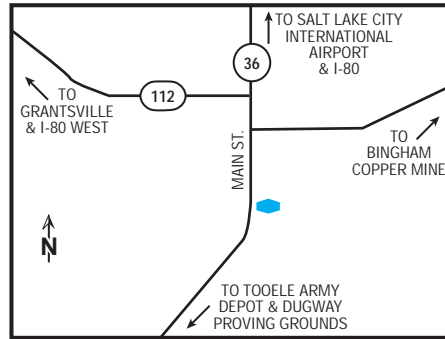

### our hotel

Bask in the natural splendor of the Great Salt Lake when you stay in Tooele, a historic city brimming with activities for everyone. The Hampton Inn® hotel in Tooele is located off I-80 on the Main Street Ridge overlooking the city. We are situated close to major attractions as well as shopping, dining and entertainment.

### directions to our hotel

From SLC Int'l Airport - Take I-80 West 16 Miles, Exit 99, Hwy. 36 South 14 miles, Hwy. 36 becomes Main St. Tooele. Continue all the way through city (2 miles from overpass on Main Street). Hotel is at the top of the hill. - Cross Streets- Main Street and Skyline Drive

### where to go and what to do

See the world's largest open pit mine when you visit the Bingham Copper Mine... Take a walk to the Pony Express historic site... Or explore the Benson Gristmill—all this history awaits you within easy reach of our hotel in Tooele. Take a short drive to experience the soft Utah powder snow at one of many nearby ski resorts... Or take in the natural beauty of the Great Salt Lake, only twelve miles away from our Tooele hotel. Explore Antelope Island, where you can hike through picturesque trails and view wildlife... Or hop over to Utah Lake State Park to enjoy boating, fishing, swimming and other watersports. A short drive into Salt Lake City brings you to the Historic Temple Square.