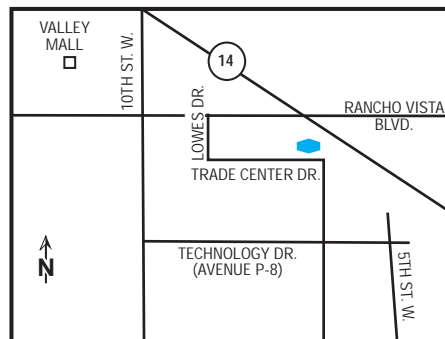

our hotel

Anything's possible when you visit the Hampton Inn & Suites® Palmdale hotel . Palmdale is one of the high deserts up and coming scenic communities, but it still retains lots of small town charm and it's a great place to escape the nearby big city. It's the rare place where you can enjoy breathtaking early-morning views from a hot air balloon...Spend an afternoon racing down the slopes...And get back in time for the ballet. We're conveniently located just 60 miles northeast of Los Angeles, but you'll discover we're a world apart! The Hampton Inn & Suites Palmdale hotel is extremely close to Edwards Air Force Base , and conveniently located near all the major Aerospace Companies; Boeing, Northrop Grumman and Lockheed Martin.

hampton guarantees 100% satisfaction

If you're not completely satisfied, we don't expect you to pay.

directions to our hotel

From Highway 138-Palmdale Boulevard - Take 90 West to Trade Center Drive - turn right-north on Trade Center Drive - less than half mile to hotel.From Highway 14 traveling north - Exit Avenue P - turn left-west on West Ave P - less than a quarter of a mile to Lowes Drive - turn left-south onto Lowes Drive - go to Trade Center Drive and turn left - Hotel is on the left side of Trade Center Drive.

our rooms

Our promise to you includes a clean, comfortable hotel room. In fact, we have 85 of them! If you're traveling with your family, you may opt for a room with two beds.

hotel highlights

- Only 1 mile to Marie Kerr Amphitheatre
- Conveniently Located Within 5 Miles of Super 8 Complex & Lancaster National Soccer Complex
- Walking Distance to AV Mall & Restaurants
- Conveniently Located Within 3 Miles of Air Force Plant 42