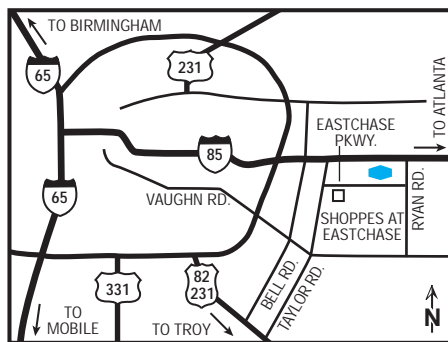

directions to our hotel

From Montgomery Dannelly Airport - Turn right onto Highway 80 East. Travel approximately two miles until you reach I-65 Junction. Take I-65 North until you reach I-85 Junction. Take I-85 North for approximately nine miles until you reach Exit 9 - Taylor Road. Turn right at ramp and immediately maneuver to the farthest left lane. Turn left at the traffic light and travel around the shopping area until you reach the Hampton Inn and Suites directly across from Target Shopping Center.