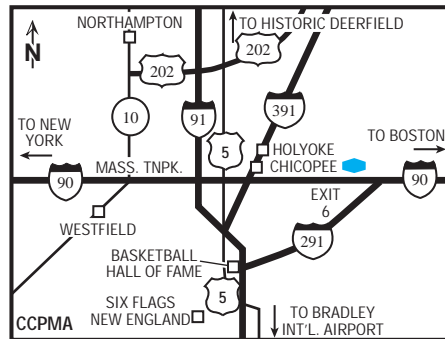

we love having you here.®

hotel fact sheet

hampton inn chicopee

600 Memorial Drive, Chicopee, Massachusetts, USA 01020
Tel: 1-413-593-1500, Fax: 1-413-593-1501

our hotel

As the Connecticut River winds through Hampden County here in Massachusetts, you'll find our quaint town—a city that was first settled in 1640. The Hampton Inn® hotel in Chicopee puts you in the middle of all our area has to offer. Chicopee boasts the nation's largest reserve Air Force base, Westover. It's just a mile from our hotel. In Chicopee, you'll want to see our charming downtown or one of our many colleges—such as Mount Holyoke, just six miles from our front door.

directions to our hotel

From Points -North or South - I-91 to Exit 14-Mass Turnpike-I-90 East to exit 5, Take Rte.33 North one traffic lights, U-turn hotel second right. From Points-East or West- Mass Turnpike-I-90 to Exit 5, take Rte.33 North two traffic lights, U-turn hotel second right. From Hwy. 291 Springfield - Take Fuller Rd Exit, take right-West- 4miles to Rte.33 North to second set of traffic lights, U-turn and hotel second right.

where to go and what to do

Here on duty? The largest Air Force reserve base is right here in Chicopee. Westover Air Force Base hosts the 439th Airlift Wing and is just a mile from the Hampton Inn® hotel in Chicopee. And when you have some leave, you'll find plenty to do in the area. Six Flags™ New England boasts incredible roller coasters and classic rides to suit every thrill level—it's just 12 miles from the hotel. For wings of a different sort, the Magic Wings Butterfly Conservatory & Gardens is filled with butterflies, a conservatory, Japanese koi and tropical plants. Love candles? Yankee Candle's flagship store is just a 30-minute drive, in South Deerfield. You'll see candle-making at its best.