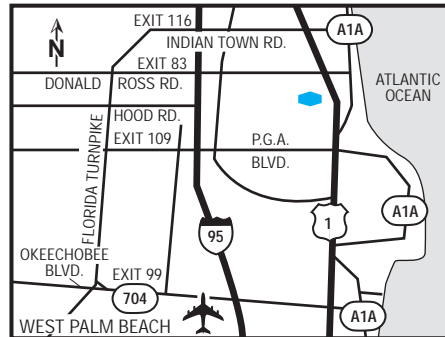

we love having you here.®

hotel fact sheet

hampton inn jupiter/juno beach

13801 U.S. Highway 1, Juno Beach, Florida, USA 33408
Tel: 1-561-626-9090, Fax: 1-561-624-9936

our hotel

Discover a haven of unspoiled nature and cultural excitement in Jupiter, situated in North Palm Beach County at the upper end of Florida's exclusive Gold Coast. The Hampton Inn® hotel in Jupiter/Juno Beach makes the perfect launching point for all your adventures, located only three blocks from the beaches and close to many major parks and attractions.

directions to our hotel

Interstate 95 to Exit #83 (Donald Ross Rd), approximately 5 miles east to US Hwy 1. 500 feet south on US 1, on the right. Florida Turnpike to Exit #109 (Palm Beach Gardens), approx 5 miles east to US 1. Travel north 3.5 miles on the left. 18 miles north of Palm Beach International Airport via Interstate 95.

where to go and what to do

Take a nighttime walk near Loggerhead Park to watch endangered sea turtles make their way ashore to lay their eggs... Hunt for treasure underwater when you dive to sunken shipwrecks... Or explore Loxahatchee River and paddle through a mystical cypress forest-it's all within minutes of Hampton Inn® hotel in Jupiter/Juno Beach. Witness a historical landmark at the nearby Peanut Island nature sanctuary, featuring the bunker that was built for President John F. Kennedy during the Cuban Missile Crisis. Our hotel in Juno Beach also puts you within reach of alligators, bobcats, and other wildlife at the 10,000-acre Jonathan Dickinson State Park.