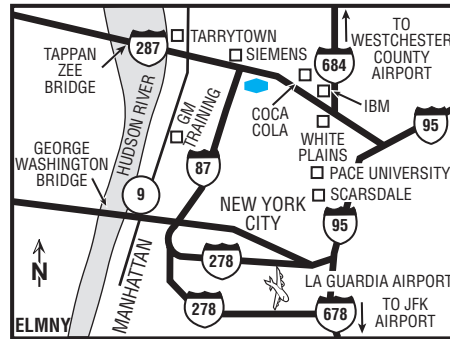

### our hotel

The Hampton Inn White Plains/Tarrytown hotel is situated in the town of Elmsford, which is about halfway between White Plains and Tarrytown, NY. Midtown New York City is just minutes by train or car. Just outside of New York City, you'll find the charming Westchester County towns that surround the Hampton Inn® hotel in White Plains/Tarrytown (New York City Area) . You'll find a rich and diverse history to see in our area. From Sleepy Hollow to Hudson River mansions, from rare art museums to outdoor sculpture gardens, to great dining , the area around our hotel in White Plains has it all.

### directions to our hotel

From Tappan Zee Bridge, Take I-287 E to Exit 8a, following signs for Elmsford/RT-119; turn right onto RT-119 (West Main Street)for 0.1 miles. The hotel is on the left.From New York City (Eastside): Follow FDR Drive to I-87 North into Westchester to exit #8 (287 east) Immediately exit at Route 119. At the end of the ramp at traffic light, make right onto Route-119 (West Main Street). At 2nd traffic light, make a U-turn at Taxter Road Intersection into hotel entrance.

### where to go and what to do

When you stay at the Hampton Inn® hotel in White Plains/Tarrytown (New York City Area), you'll be in the town of Elmsford, which is about halfway between White Plains and Tarrytown. Midtown New York City is just 26 miles away, so you're just minutes by train or car to one of the world's most exciting and dynamic cities. Yet there's also plenty to do in Elmsford. Our history dates back to the early 1700s. One tradition you must celebrate in town: During the Revolutionary War, a tavern barmaid here in Elmsford decorated the drinks of the Colonials with feathers from chickens "appropriated" from the local Tories. Hence, Elmsford is the birthplace of the "cocktail.