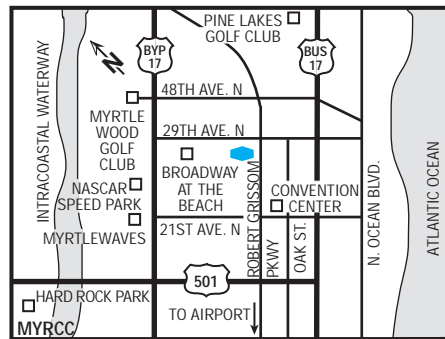

we love having you here.®

hotel fact sheet

hampton inn myrtle beach-broadway @ the beach

1140 Celebrity Circle, Myrtle Beach, South Carolina, USA 29577
Tel: 1-843-916-0600, Fax: 1-843-946-6308

our hotel

Step outside the hotel and you are in the middle of the festive streetscape of Broadway at the Beach, the most popular destination along South Carolina's Grand Strand. The Hampton Inn® hotel in Myrtle Beach-Broadway at the Beach is the only hotel located directly on the Broadway at the Beach complex and is located just two miles from the ocean, a half-mile from the Myrtle Beach Convention Center, and only a few minutes from the Myrtle Beach International Airport and Coastal Carolina University.

directions to our hotel

If traveling north from Business 17 Kings Hwy., turn left on 21st Ave North. Go 1 mile. Turn right on Robert Grissom Parkway. Go 0.5 mile. Hotel is on the left in Celebrity Circle inside Broadway at the Beach complex (before 29th Ave. North.) If traveling on Hwy 501 coming into Myrtle Beach, turn left onto Robert Grissom Parkway. Go 2 miles. Hotel is on the left in Celebrity Circle inside Broadway at the Beach complex (before 29th Ave. North.)

where to go and what to do

Revel in the beachside fun, whether you are just basking in the sun or indulging in watersport thrills. It is all less than five minutes from our hotel in Myrtle Beach. Explore Broadway at the Beach, with over one hundred shops, restaurants, and attractions within walking distance of our Myrtle Beach hotel. Take the kids out to one of the Grand Strand's many family attractions, including the Ripley's Aquarium, the Myrtle Waves Waterpark, and the T.I.G.E.R.S. Preserve Wild Encounter Tour. Our hotel in Myrtle Beach also gives you easy access to art and culture at the legendary Brookgreen Gardens, the Carolina Opry, the Alabama Theater, or the Franklin G. Burroughs-Simeon B. Chapin Art Museum.