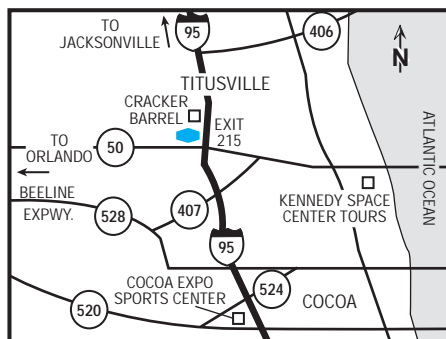

### our hotel

Titusville may host the Kennedy Space Center, but it doesn't take a rocket scientist to figure out that this is the place to be. Nature and space flight coexist here with surprising ease. Not only are we the closest beaches to Orlando, but we also are home to the Merritt Island National Wildlife Refuge and the Canaveral National Seashore. Titusville remains the only place in the world where you can watch a space launch, take an eco tour by boat or helicopter, frolic on the beach and play a round of world-class golf - all on the same day.

### directions to our hotel

From I-95 Southbound take exit 215. Make a right at exit and hotel is on the right. From I-95 Northbound take exit 215. Make a left at the light and the hotel is an eighth of a mile on the right. From Beach Line SR 528 follow east to I-95 North to 1st exit in Titusville exit 215 - SR 50. Make a left at the light and hotel is an eighth of a mile on the right. From Orlando Int'l Airport take SR-528 east toward Cocoa-Kennedy Space Center. Merge on to Beach-Line - SR-528 East.

### where to go and what to do

If the rocketry doesn't lure you to Titusville, our 27 miles of undeveloped, undiscovered beaches will. The "Space Coast" lures ocean buffs, sunbathers, bird watchers and fishing fans from all over the world - no, make that the universe. Best of all, the Orlando International Airport is a straight shot, 42 miles west of our hotel in Titusville. And if you're catching a cruise in or out of nearby Port Canaveral, our hotel is just 20 miles away. Give yourself a memorable and deeply emotional experience at the Monument of States Statue, recently refurbished for Hampton® Hotels' Save-A-Landmark® Program.