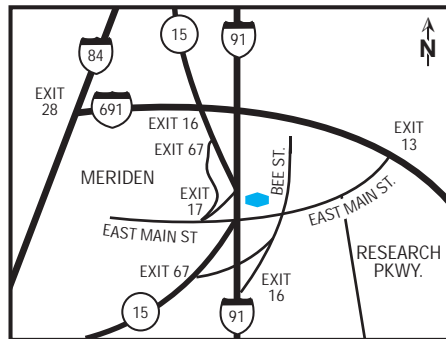

directions to our hotel

I-91 North to Exit 16, Straight at light onto Bee St. Hotel on left. I-91 South to Exit 17. Left onto East Main Street, at next light turn left onto Bee St. Hotel on left. I-84 to I-691 East to Exit 10. Follow signs to East Main Street. Left onto E. Main, at next light, left onto Bee St. Hotel on left. Wilbur Cross Parkway (RT 15) north to Exit 67. Straight at light onto Bee St. Hotel on left. Berlin Turnpike South (RT 15) to Exit 67. Follow signs to East Main Street. Left onto E.

where to go and what to do

The area around the Hampton Inn® hotel in Meriden is an academic hotbed of intellectual pursuits. First, we're just a half-hour from Yale University, Wesleyan University, the University of Hartford, Central Connecticut State University, Albertus Magnus College, St. Joseph College and Southern Connecticut State College, Trinity College and Rensselaer Polytechnic Institute (at Hartford). Whew. That's a lot of studying going on. When you need a break, Meriden is home to the Frederick Law Olmstead-designed Hubbard Park, New England's largest municipal park. Love golf? Try Hunter Golf Course, a championship set of links.

our rooms

Our promise to you includes a clean, comfortable hotel room. In fact, we have 124 of them! If you're traveling with your family, you may opt for a room with two beds.

hotel highlights

- Near Kid City USA - ideal for all weather kid fun in Middletown
- Near Lyman Orchards Golf Club
- 15 minutes to DOWNTOWN New Haven and Yale University
- Government Rates include full breakfast and complimentary wireless internet