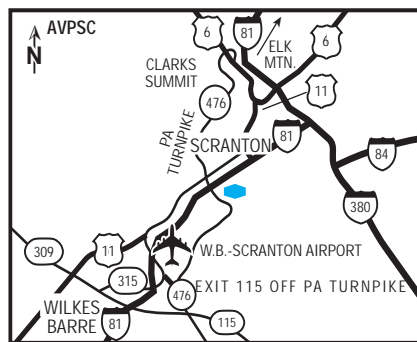

### our hotel

Tucked between the Allegheny Mountains and the Pocono Mountains, our Hampton Inn® hotel in Scranton at Montage Mountain is just a mile from one of the most popular ski slopes in the Northeast. In fact, you can even watch skiers on Sno Mountain from our warm and cozy lobby. Reserve a room with a mountain view and fireplace here at the Hampton Inn hotel in Scranton at Montage Mountain, and you'll have a recipe for a vacation you'll never forget.

### directions to our hotel

The hotel is located from I-81: Exit 182 and 182-A, Montage Mt. Rd, directly off exit. From PA. turnpike: Take 476 N.E. Extension, To Exit 115, Wyoming Valley Exit to I-81N, Exit 182. Off the exit go left at the light (Montage Mtn. Rd.) and stay in the right lane. At the light at the top of the hill (Davis St.), go right. Then make a quick left into our driveway. From I-80W: Take I-380W to I-81S, Exit 182-A. At the first light, go straight and make a quick left into our driveway.

### where to go and what to do

When you stay at the Hampton Inn® hotel in Scranton at Montage Mountain, you're just a mile from one of the most exciting ski resorts in Pennsylvania, Sno Mountain. Our hotel is conveniently near many of the top attractions in Scranton, including the Toyota Pavilion and PNC Field. The Ice Box Hockey Arena and Riverfront Sports are also just a short drive. We're a mere five miles from the Wilkes Barre/Scranton International Airport. For some racing fun, head to Pocono Downs for harness racing or Pocono International Raceway for motor sports. Train buffs should visit Steamtown National Historic Site, run by the National Park Service.

### hotel highlights

- 11 Miles to Mohegan Sun Casino
- Complimentary Airport Shuttle
- 1 Mile to Sno Mountain
- 1 Mile to PNC Field, home of the Scranton/Wilkes-Barre Yankees

- [book now](#)
- [find out more](#)
- [forward to a friend](#)