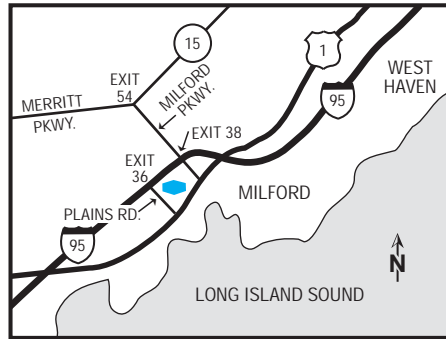

we love having you here.®

hotel fact sheet

hampton inn milford

129 Plains Rd., Milford, Connecticut, USA 06460
Tel: +1-203-874-4400, Fax: +1-203-874-5348

our hotel

You'll find the historic and charming seaside town of Milford offers dozens of activities for families and couples. Many of the town's most popular destinations are just minutes from the Hampton Inn® hotel in Milford. Set sail on Long Island Sound from one of Milford's two boat launches. See the library of P. T. Barnum's first home in Bridgeport at the museum named for the entertainer. Take a cruise through the coves and islands Captain Kidd sailed in 1665.

directions to our hotel

Located I-95 at Exit 36 Plains Road. From Merritt Parkway Route 15, Exit 54 to Milford Parkway to I-95 South Exit 36 Plains Road. From Route 1 Boston Post Road onto Plains Road. The hotel is visible from the highway exits from either direction. From Bradley International Airport: I-91 South to I-95 South, Exit 36. Travel Tweed 95 South to Exit 36. Take Sikorsky Memorial 95 North to Exit 36.

where to go and what to do

The minute you check into the Hampton Inn® hotel in Milford, you'll be enchanted by our quaint seaside village. Founded in 1639, Milford boasts the second-longest town green in New England, and we're home to 17 miles of coastline. With two public boat launches, we make it easy to get out on Long Island Sound and the Housatonic River. Didn't bring a boat? Take the Sea Mist for a 45-minute cruise around 25 islands. For a smaller body of water, visit the Duck Pond-a popular pond and waterfall directly behind Milford City Hall. It's considered quite romantic. Just seven miles from our hotel in Milford, guests may visit the P. T. Barnum Museum in Bridgeport.