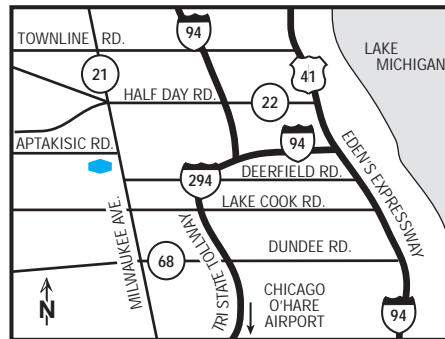

## hampton inn & suites chicago/lincolnshire

1400 Milwaukee Avenue, Lincolnshire, Illinois, USA 60069  
Tel: +1-847-478-1400, Fax: +1-847-478-1451

### our hotel

The Hampton Inn & Suites® hotel in Chicago/Lincolnshire sits in a leafy and beautiful neighborhood. Yet behind our suburban exterior, you'll find loads of excitement. From incredible theater to dazzling golf and restaurants, the area around our hotel in Lincolnshire is a destination unto itself. And when you want to go to Wrigley Field, the Shedd Aquarium, or downtown Chicago, they're just minutes away from our hotel in Lincolnshire.

### directions to our hotel

From O'Hare Airport - Take 190 East to I-294 North to Lake Cook Rd. Exit Lake Cook Rd and head West (left) Travel approximately two miles to Milwaukee Ave. Turn right (North) on Milwaukee Ave. The hotel is on the corner of Milwaukee Ave. and Aptakisic, about a quarter mile North of Deerfield Rd. From I-94 West - Exit Deerfield Rd. Head West (left) on Deerfield Rd. Travel approximately two miles on Deerfield Rd. to Milwaukee Ave. Head North (right) on Milwaukee Ave approximately 1/4 mile.

### where to go and what to do

When you come to the tree-filled neighborhoods surrounding our hotel in Lincolnshire, it will be clear that you're in a special place. From our outstanding shopping to the range of cultural activities in town, this is a place you'll want to spend some time getting to know. Start with the local theatrical productions. Lincolnshire's stage has a reputation for testing shows headed to Broadway. Miss Saigon, Cats, Sunset Boulevard, and Thoroughly Modern Millie all came through Lincolnshire. For some older history, stop by the Mediterranean-style Cuneo mansion, a historic home and museum surrounded by great restaurants, just five miles from our hotel in Lincolnshire.