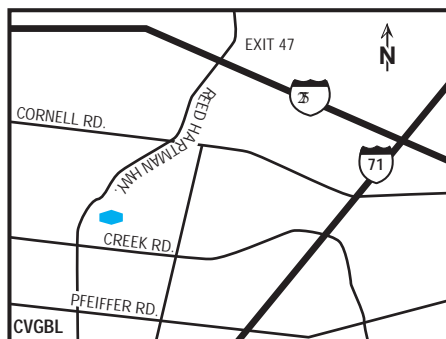

### our hotel

Just 12 miles northeast of Cincinnati, our lovely Ohio town is a place of intimate neighborhoods, booming businesses and an all-American feel. We're on the cutting edge of Cincinnati's growth, working to create a healthy, vibrant community.

### directions to our hotel

From I-75: take exit #16 to I-275 East 4 miles to exit #47 (Reed Hartman Hwy S.) Take Reed Hartman to Creek Road and turn left on Creek Road. From I-71: Take the Pfeiffer Road exit, turn to the West on Pfeiffer and turn Right onto Kenwood Road. Turn Left at the next light and Hampton Inn will be on your right.