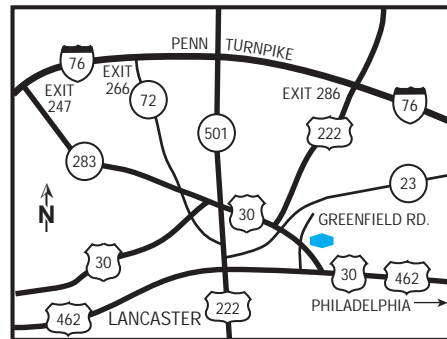

### our hotel

Located in the heart of Pennsylvania Dutch Country, the Hampton Inn Lancaster is your perfect "home away from home". Wake up to birds chirping and the sun streaming through your window. Enjoy shopping at over 200 stores at Tanger and Rockvale Outlets or antiquing in historic downtown Lancaster. Explore our country roads through the small towns of Intercourse, Lititz, New Holland or Bird-in-Hand. Ride a real steam train at the Strasburg Railroad. You will experience fun-filled activities for everyone at Dutch Wonderland Family Amusement Park, the Science Factory, Kitchen Kettle Village or nearby Hersheypark. It's all just minutes from our hotel in Lancaster.

### directions to our hotel

OPTION 1. ROUTE 30, EXIT AT GREENFIELD ROAD. MAKE RIGHT ONTO GREENFIELD ROAD - HOTEL IS 1/4 MILE ON THE RIGHT NEXT TO THE PNC BANK. OPTION 2. FROM THE EAST: PA TURNPIKE (EXIT 286) TO ROUTE 222 SOUTH TO ROUTE 30 EAST TO GREENFIELD ROAD EXIT. MAKE RIGHT ONTO GREENFIELD ROAD. HOTEL IS 1/4 MILE ON THE RIGHT PAST THE PNC BANK. OPTION 3. FROM THE WEST: PA TURNPIKE (EXIT 247) TO ROUTE 283 EAST TO 30 EAST TO GREENFIELD ROAD EXIT. MAKE RIGHT ONTO GREENFIELD ROAD.

### hotel highlights

- Located in the Heart of Pennsylvania Dutch Country
- Live Entertainment at Sight & Sound Theatres and American Music Theatre
- Experience Outlet Shopping at Rockvale and Tanger Outlet Centers
- Easy access from Route 30, 222 and the PA Turnpike