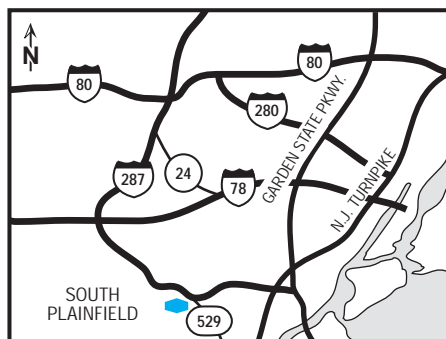

### our hotel

Visit the Hampton Inn® hotel in South Plainfield, NJ , and you'll be in a town with deep roots. In fact, South Plainfield dates back to the "Elizabethtown Purchase" of 1664. To see some of that history, you need only visit Rutgers, the State University of New Jersey. The institution was chartered in 1766 right here, near our hotel in South Plainfield.

### directions to our hotel

This hotel is located just off Rte. 287 at Exit 5 going north or south.

### where to go and what to do

When you visit the Hampton Inn® hotel in South Plainfield, NJ, you'll be just two miles from the birthplace of Rutgers University, home of the Scarlet Knights. For a little shopping, visit nearby Jersey Gardens. The outlet mall boasts more than 200 stores and tax-free shopping on clothes and shoes. Coming for a convention at the New Jersey Convention and Exposition Center or the Edison Conference Center? You'll be just four miles away when you stay at our hotel in South Plainfield. Lastly, when you're ready for all the dining, shopping, and excitement of New York, the city is just 35 miles from our hotel.

### hotel highlights

- Ask about our Romance and Family Packages!
- We are located minutes from Rutgers University!
- NYC is only a short train ride away!
- On the House™ hot breakfast

- [book now](#)
- [find out more](#)
- [forward to a friend](#)