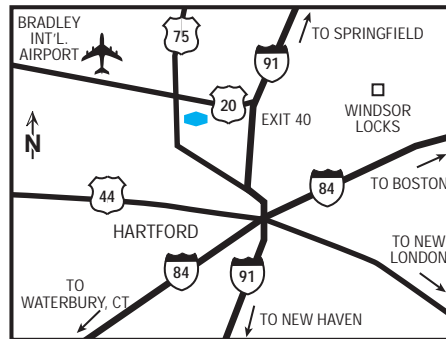

we love having you here.®

hotel fact sheet

hampton inn hartford/airport

2168 Poquonock Avenue, Windsor, Connecticut, USA 06095
Tel: +1-860-683-1118, Fax: +1-860-683-2200

our hotel

When you touch down at Bradley International Airport, you'll be just a half-mile from the Hampton Inn® hotel in Hartford-Airport . It's the most convenient hotel for all of your takeoffs and landings here in Hartford. And while you're in town, make sure to take advantage of all the culture, shopping, history and dining the area around our hotel in Hartford has to offer.

directions to our hotel

From Interstate 91 - Take exit 40 and follow to second exit-Route 75. At the end of exit ramp turn left at the traffic light and hotel is on the left.

where to go and what to do

Hartford was first settled in 1625-being that old gives us a remarkable amount of history that visitors to the Hampton Inn® hotel in Hartford-Airport may explore today. Start at the Wadsworth Atheneum, the nation's first museum. Love planes and flying? Visit the New England Air Museum, which houses their collection of aircraft in a 75,000-square-foot building. For culture, the area around our hotel in Hartford hosts a range of different organizations including the Connecticut Repertory Theatre, the Connecticut Opera, Dance Connecticut, the Hartford Children's Theatre, the Farmington Valley Symphony Orchestra, the Hartford Chorale and the Hartford Symphony Orchestra.

our rooms

Our promise to you includes a clean, comfortable hotel room. In fact, we have 110 of them! If you're traveling with your family, you may opt for a room with two beds.

hotel highlights

- Restaurants and Entertainment nearby
- Complimentary 24 hour airport shuttle
- Close to Six Flags New England