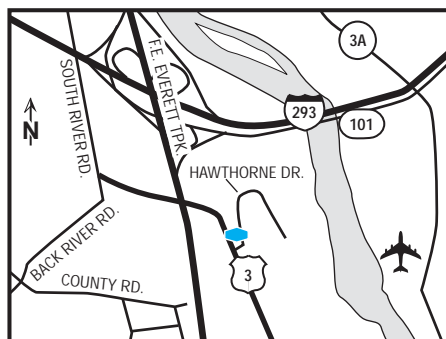

we love having you here.®

hotel fact sheet

hampton inn & suites manchester-bedford

8 Hawthorne Drive, Bedford, New Hampshire, USA 03110
Tel: +1-603-623-2040, Fax: +1-603-623-2041

our hotel

You'll know you're someplace special when you check into the Hampton Inn & Suites® hotel in Manchester/Bedford. Not only is our location great (our hotel is near the Manchester-Boston Regional Airport) but, you will also enjoy all the extra amenities we provide. We think you'll see that Manchester and Bedford go the extra mile when it comes to ensuring you have a great trip. For instance, when you're in town, you'll appreciate New Hampshire's tax-free shopping at the many local stores and malls near our hotel in Bedford, including the Mall of New Hampshire and the Pheasant Lane Mall.

directions to our hotel

From Portsmouth/1-93 North/Nashua/Airport: Route 101 West, take exit Rte 3/Kilton Road/South River Road. After 3rd light, bear right to Route 3 South. Proceed to Hawthorne Drive and turn left, hotel is .03 miles on the left. From Concord/Manchester: Take 293 South to exit 101 West (Bedford/Milford) Bear right onto Route 3. At first light, turn right onto Route 3 South. Go 1 mile to Hawthorne Drive and turn left. Hotel is .03 miles on the left.

where to go and what to do

Check into our hotel in Bedford; then check out all there is to do in Manchester and New Hampshire. We're just minutes from the airport (and will be glad to pick you up via our shuttle). One of the first things folks like to do when they step off the plane is indulge in New Hampshire's tax-free shopping. You'll find plenty of places to explore-the Bedford Mall and Mall of New Hampshire being options close by our hotel in Bedford. To get out and explore the Granite State, visit Bear Brook State Park, which spans 10,000 acres. Fancy swimming? Visit Clough State Park, home to a 150-acre lake and a 900-foot beach. Lastly, for a bit of history, don't miss the Franklin Pierce Homestead.