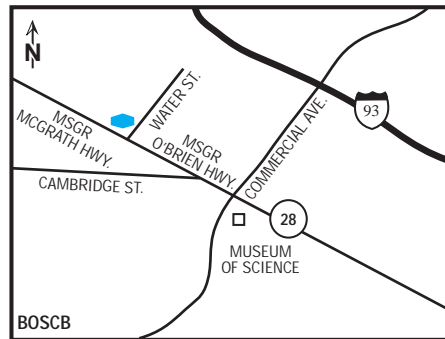

we love having you here.®

hotel fact sheet

hampton inn boston/cambridge

191 Monsignor O'Brien Highway, Cambridge, Massachusetts, USA 02141
Tel: +1-617-494-5300, Fax: +1-617-494-6569

our hotel

Our Hampton Inn® hotel in Boston/Cambridge makes it easy to explore Harvard and the Massachusetts Institute of Technology (MIT), both of which are within minutes of our front door. Our hotel in Boston/Cambridge is close to the Harvard Square, so perhaps you will be busy in meetings and conferences. Yet if time permits, you should really explore the area around our hotel in Cambridge. From a world-class zoo to an amazing natural history museum, from cutting-edge theatre to thrilling professional sports teams, Cambridge has it all. And it's all just minutes from the Hampton Inn hotel in Boston/Cambridge.

directions to our hotel

From the South: Take 93N to Exit 26 (Storrow Drive). As you exit the tunnel, stay left for North 28/Leverett Circle/O'Brien Highway. Stay straight on O'Brien Highway. The Mus. of Science will be on your left. Stay in the right lane and follow 28N for approx. 1/4 mi. The hotel will be on your right just after the Glass Factory Condos. From Logan Airport: Follow airport exit signs to South 1A/Sumner Tunnel. Take Sumner Tunnel (toll), staying in the right lane.

where to go and what to do

Cambridge, a city just across the Charles River from Boston, has roots and traditions that date back to 1630. If you've come to our hotel in Cambridge to cheer on the boat races or stroll the esplanade after a Boston Symphony Pops concert, note the strange markings on the Harvard Bridge. The bridge is counted in "Smoots." What's a Smoot? Like many things in this venerable city, there's a story behind it. A Smoot is about 170 cm, which was the height of Oliver Smoot, the shortest pledge of the Lambda Chi Alpha fraternity in 1958. Mr. Smoot was used to measure the bridge, and visitors today can still see that the bridge is 364.4 Smoots, "and one ear long."