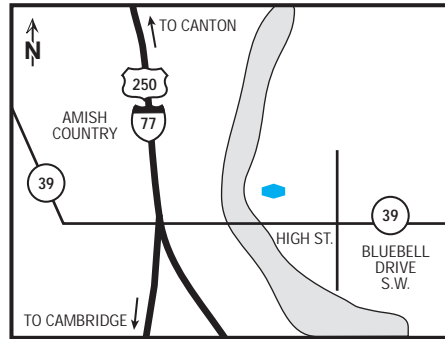

directions to our hotel

From State Route 250 West - Take I-77 South to Exit 81 - left hand side just over bridge along the riverfront. Turn right onto West High Avenue - hotelsits on the left hand side just over the bridge along the riverfront. From State Route 250 South merge onto I-77 and take Exit 81. Turn left onto West High Avenue - follow directions from above. From Rte. 250 South merge onto I-77 and take Exit 81. Follow directions above. From I-70 - Take I-77 North to Exit 81. Follow directions above.