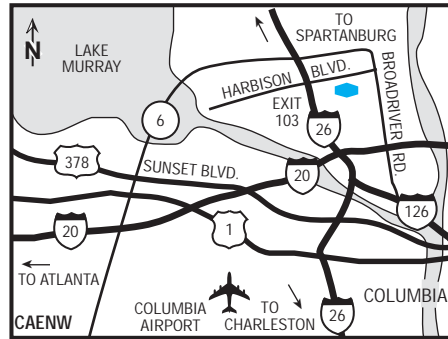

we love having you here.®

hotel fact sheet

hampton inn columbia i-26/harbison blvd.

101 Woodcross Drive, Columbia, South Carolina, USA 29212
Tel: +1-803-749-6999, Fax: +1-803-749-9398

our hotel

Delve into the rich heritage and natural splendor of Columbia, where history, art and culture converge in the south. The Hampton Inn® hotel in Columbia-I-26/Harbison Blvd. (Mall Area) is located near downtown, with easy access to Lake Murray and only steps from the Columbiana Centre Mall.

directions to our hotel

From I-26W: take Exit 103 (Harbison Blvd).
From I-20: take Exit 64B to I-26 West, take Exit 103 (Harbison Blvd).
From I-77: take I-20W, take Exit 64b to I-26 West, take Exit 103 (Harbison Blvd).
From I-26E take Exit 103, turn left.

where to go and what to do

Catch an event at the Carolina Coliseum... Catch some fish at the nearby Lake Murray... Or catch a great deal at the Columbiana Centre Mall, located within walking distance of our hotel in Columbia. Discover the largest museum in the state, the South Carolina State Museum... Or see where General Sherman's cannonballs struck the South Carolina Statehouse. Our Columbia hotel also gives you access to see masterpieces by Monet at the Columbia Museum of Art... Or catch an exhibit or show at the Colonial Center or the Township Auditorium. Take a break from the city pace with natural wonders like Sesquicentennial State Park and Congaree National Park.