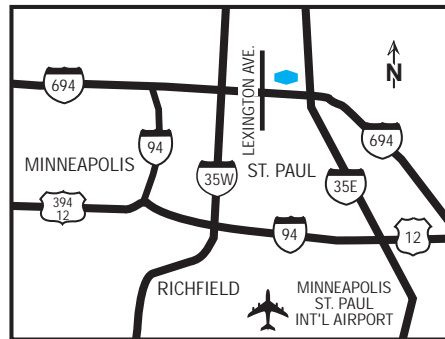

### our hotel

Our Hampton Inn® hotel in Minneapolis-St. Paul-North is located in Shoreview, just minutes from downtown. Shoreview's many lakes and parks make it a natural, quiet place to visit. Our hotel is just minutes away from the Xcel Energy Center home of the Minnesota Wild and other entertainment events to the Rosedale Shopping Center for all of your shopping needs. Check out the many activities by our Minneapolis-St. Paul-North hotel. From shopping, history, museums to our Como Zoo and Conservatory it's all here waiting for you to explore. So come check into the Hampton Inn hotel in Minneapolis-St. Paul-North. We're located in a relaxing and laid-back town, just minutes from the Twin Cities.

### directions to our hotel

From downtown Minneapolis take I-35W north to I-694E Exit on Lexington Ave and travel 1 block north. From downtown St Paul take I-35E, north to I-694W exit on Lexington and travel 1 block north. From Minneapolis/St Paul International Airport take St Paul Exit 7th St out of Airport. Follow 7th to I-35E North, take I-35E to I-694 West. Exit Lexington Ave. Turn right on Lexington Ave and go 1 block.

### where to go and what to do

There are plenty of diversions to keep any visitor to the Hampton Inn® hotel in Minneapolis-St. Paul-North entertained for days. Sports fans will love our Xcel Energy Center, Metrodome, Target Center or the National Sports Center the Worlds Largest Armature Sports Complex. For some fantastic shopping, the Rosedale Shopping Center is one of the most popular malls in town and boasts diverse shopping and dining. Just two miles from our hotel in Minneapolis-St. Paul, visitors will find the beautiful Bethel University and Northwestern College.