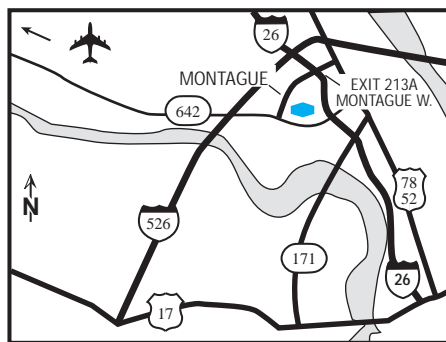

directions to our hotel

From I-26 East: Exit 213A West Montague. Turn left onto Saul White Blvd. From I-26 West: Exit 213 West Montague. Turn left at light and take 1st left onto Saul White Blvd. From 526 East: Take Montague Exit, turn right at light. Turn right onto Saul White Blvd. From Airport: Follow International Blvd, thru 6 lights at the sixth stop light, turn left onto West Montague Ave, go 1 block, turn right after the Mobil Gas Station onto Saul White Blvd.

where to go and what to do

Catch an event at the Charleston Coliseum or the convention center...they are both within minutes of our hotel in North Charleston. See where the first shots of the Civil War were fired at Fort Sumter, or visit Patriot's Point in nearby Mount Pleasant to see the USS Yorktown along with several other fighting ships, including the USS Laffey. Browse the historic districts, where you can see antebellum architecture, unique shops, and the Charleston Museum. For those who appreciate the history of World War II, the USS Laffey Destroyer is a must-see attraction that was recently revitalized as part of Hampton® Hotels' Save-A-Landmark® Program.