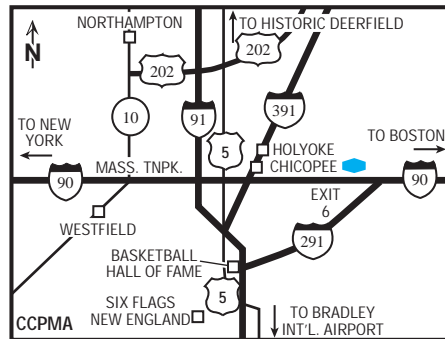

we love having you here.®

hotel fact sheet

hampton inn chicopee

600 Memorial Drive, Chicopee, Massachusetts, USA 01020
Tel: +1-413-593-1500, Fax: +1-413-593-1501

our hotel

As the Connecticut River winds through Hampden County here in Massachusetts, you'll find our quaint town—a city that was first settled in 1640. The Hampton Inn® hotel in Chicopee puts you in the middle of all our area has to offer. Chicopee boasts the nation's largest reserve Air Force base, Westover. It's just a mile from our hotel. In Chicopee, you'll want to see our charming downtown or one of our many colleges—such as Mount Holyoke, just six miles from our front door.

directions to our hotel

From Points -North or South - I-91 to Exit 14-Mass Turnpike-I-90 East to exit 5, Take Rte.33 North one traffic lights, U-turn hotel second right. From Points-East or West- Mass Turnpike-I-90 to Exit 5, take Rte.33 North two traffic lights, U-turn hotel second right. From Hwy. 291 Springfield - Take Fuller Rd Exit, take right-West- 4miles to Rte.33 North to second set of traffic lights, U-turn and hotel second right.

where to go and what to do

Here on duty? The largest Air Force reserve base is right here in Chicopee. Westover Air Force Base hosts the 439th Airlift Wing and is just a mile from the Hampton Inn® hotel in Chicopee. And when you have some leave, you'll find plenty to do in the area. Six Flags™ New England boasts incredible roller coasters and classic rides to suit every thrill level—it's just 12 miles from the hotel. For wings of a different sort, the Magic Wings Butterfly Conservatory & Gardens is filled with butterflies, a conservatory, Japanese koi and tropical plants. Love candles? Yankee Candle's flagship store is just a 30-minute drive, in South Deerfield. You'll see candle-making at its best.