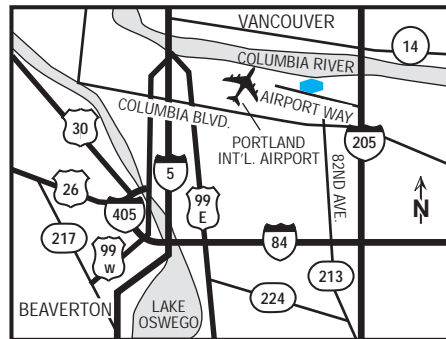

we love having you here.®

hotel fact sheet

hampton inn portland-airport

8633 NE Airport Way, Portland, Oregon, USA 97220
Tel: +1-503-288-2423, Fax: +1-503-288-2620

our hotel

Slip into Portland like you are slipping into your favorite jeans, for this eco-friendly metropolis is both rugged and comfortable, casual and stylish. The Hampton Inn® hotel in Portland Airport is located directly on the grounds of the Portland International Airport, easily accessible from I-205 and I-84.

directions to our hotel

This hotel is located on the Airport grounds! from I-84: take I-205N, follow approximately 3 miles to Airport Exit and follow Frontage Road signs to the hotel. From I-205: take Airport Exit, follow Frontage Road signs to the hotel. From I-5: take I-205 or I-84 to I-205, follow I-205 to Airport Exit and follow Frontage Road signs to the hotel.