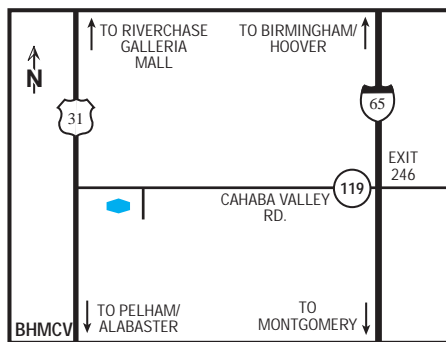

we love having you here.®

hotel fact sheet

hampton inn & suites birmingham-pelham (i-65)

232 Cahaba Valley Road, Pelham, Alabama, USA 35124
Tel: +1-205-313-9500, Fax: +1-205-313-9600

our hotel

Located in the foothills of Oak Mountain, Pelham offers a mellow retreat from the hustle and bustle of next-door Birmingham. When you stay at our comfortable Pelham hotel, you'll enjoy all the entertainment options of a big city and still get a quiet night's sleep.

directions to our hotel

Convenient to I-65 and 459, exit #246 (Cahaba Valley Rd.) is 1/2 mile west of I-65. 4 miles south of I-459. Hotel is located on the left hand side of the road, 1/2 mile from the exit

where to go and what to do

Located just south of Pelham off I-65 is the Heart of Dixie Railroad, where the golden age of railroading comes to life. This is the official railroad museum for the state of Alabama. You can see classic railroad memorabilia even take a ride on Alabama's only operating narrow-gauge steam locomotive! Your adventures await, just a quick car ride from our friendly Pelham hotel. Also in Pelham is beautiful Oak Mountain State Park and Pelham's public golf course, Ballantrae Golf Club, which is one of the most beautiful pieces of property in Alabama.