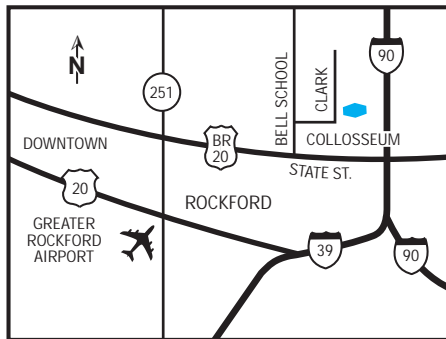

### our hotel

When you stay at the Hampton Inn® hotel in Rockford , you'll find a host of activities to crank up your vacation. Our fabulous museums will enthrall you (and your children) for hours. Watch a NASCAR race. Take the tots to a water park, or let them explore 200 hands-on activities at the Discovery Center. It's all here, just minutes away from our hotel in Rockford.

### directions to our hotel

I-90 Exit Business 20, State Street westbound, turn right (north) on Bellschool Road (1/4 mile from I-90). North on Bellschool Road 1/2 mile to Colosseum Drive, turn right (east) on Coliseum to hotel (1 block).

### hotel highlights

- Located close to Cherryvale Mall
- Just Minutes from downtown Rockford

- book **now**
- find out **more**
- forward to a **friend**

**hampton**  
**guarantees**  
**100%**  
**satisfaction**