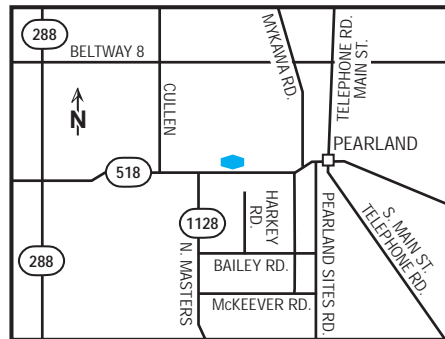

we love having you here.®

hotel fact sheet

hampton inn houston-pearland

6515 Broadway Street, Pearland, Texas, USA 77581
Tel: +1-832-736-9977, Fax: +1-832-736-9911

our hotel

Kick up some dust or reach for the stars in Houston, the diverse mega-city that offers wonders of history, nature and the space age. The Hampton Inn® hotel in Houston/Pearland is located off Highway 288 within easy reach of North Brazoria County, downtown Houston and Reliant Park.

directions to our hotel

From downtown: Take Hwy-288 South towards Lake Jackson. Exit FM-518 (Pearland) and turn left. The hotel is located 4 miles on the left. From Hobby Airport: Turn left on Airport Blvd. out of Hobby Airport. Drive approximately 1 mile and turn left on Hwy-35 (Telephone Rd.). Drive approximately 6 miles and turn right on FM-518 (Broadway St.) and the hotel is 2 miles on the right. From I-10 East or West: Take Loop-610 South to Hwy-288 South. Exit FM-518 (Pearland) and turn left.