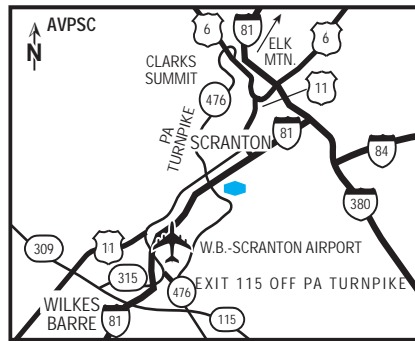

directions to our hotel

The hotel is located from I-81: Exit 182 and 182-A, Montage Mt. Rd, directly off exit. From PA. turnpike: Take 476 N.E. Extension, To Exit 115, Wyoming Valley Exit to I-81N, Exit 182. Off the exit go left at the light (Montage Mtn. Rd.) and stay in the right lane. At the light at the top of the hill (Davis St.), go right. Then make a quick left into our driveway. From I-80W: Take I-380W to I-81S, Exit 182-A. At the first light, go straight and make a quick left into our driveway.

where to go and what to do

When you stay at the Hampton Inn® hotel in Scranton at Montage Mountain, you're just a mile from one of the most exciting ski resorts in Pennsylvania, Sno Mountain. Our hotel is conveniently near many of the top attractions in Scranton, including the Toyota Pavilion and PNC Field. The Ice Box Hockey Arena and Riverfront Sports are also just a short drive. We're a mere five miles from the Wilkes Barre/Scranton International Airport. For some racing fun, head to Pocono Downs for harness racing or Pocono International Raceway for motor sports. Train buffs should visit Steamtown National Historic Site, run by the National Park Service.

our rooms

Our promise to you includes a clean, comfortable hotel room. In fact, we have 129 of them! If you're traveling with your family, you may opt for a room with two beds.

hotel highlights

- 5 Miles to Wilkes-Barre/Scranton International Airport
- 1 Mile to Sno Mountain
- 11 Miles to Mohegan Sun Casino
- Complimentary Airport Shuttle